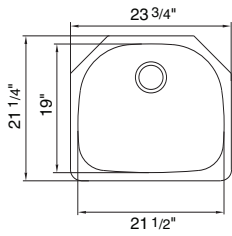

#### Features

- Undermount
- Bowl depth 9"
- Fitted with high-density sound deadening pads
- 18 gauge steel
- Brushed steel
- Spray back coating

Waste hole